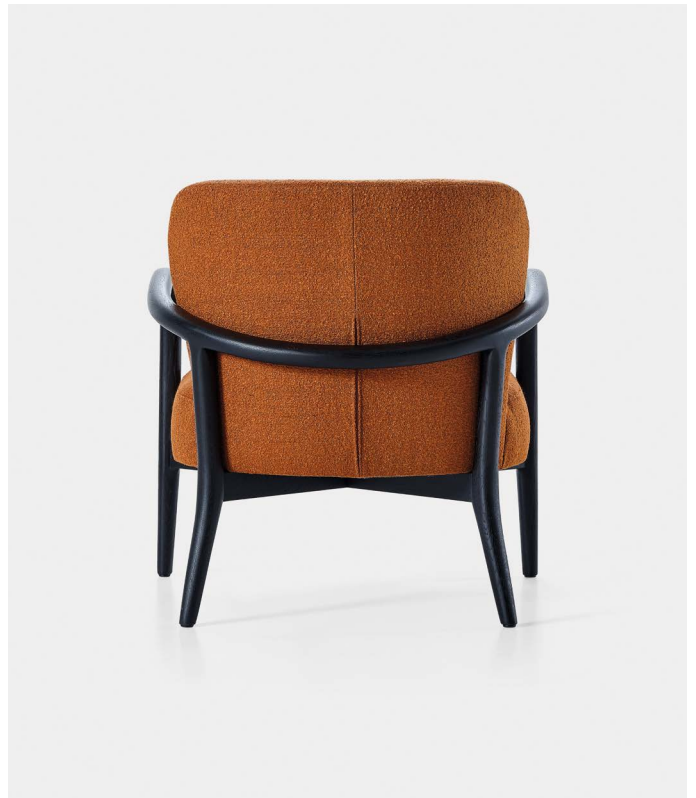

AIDA

ARMCHAIR