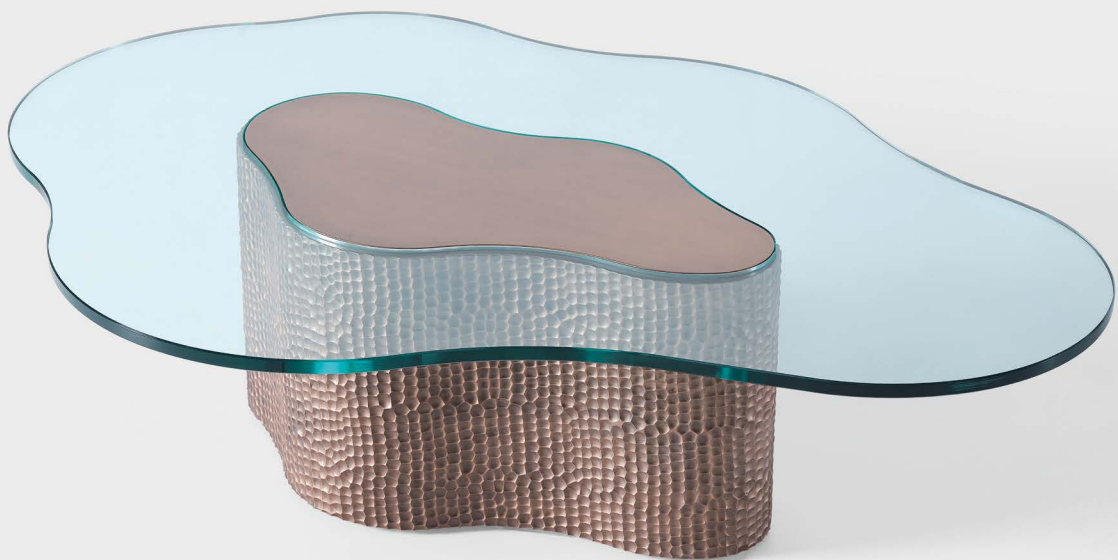

On its 40th anniversary, Mobi introduces The Africa Collection, where the inspiration from the Mother Continent reveals itself in both wooden furniture and upholstered seating elements. Conceived by designer A.Rasit Karaaslan and brought to life by the artistry of Mobi craftsmen, the collection is influenced by the organic forms and hand-textured surfaces of African vernacular architecture. Unapologetically bold African-inspired prints feature on textiles while multiple shades of the rusty African soil inform the color palette.

KENTE

SIDEBOARD

DAKAR

SIDE TABLE

MARIMBA

CONSOLE

PAPILLON

DINING TABLE

PREMIO

ARMCHAIR

SWISS

LIBRARY

SAHARA

SIDEBOARD-DINING TABLE

SAHARA

COFFEE TABLE